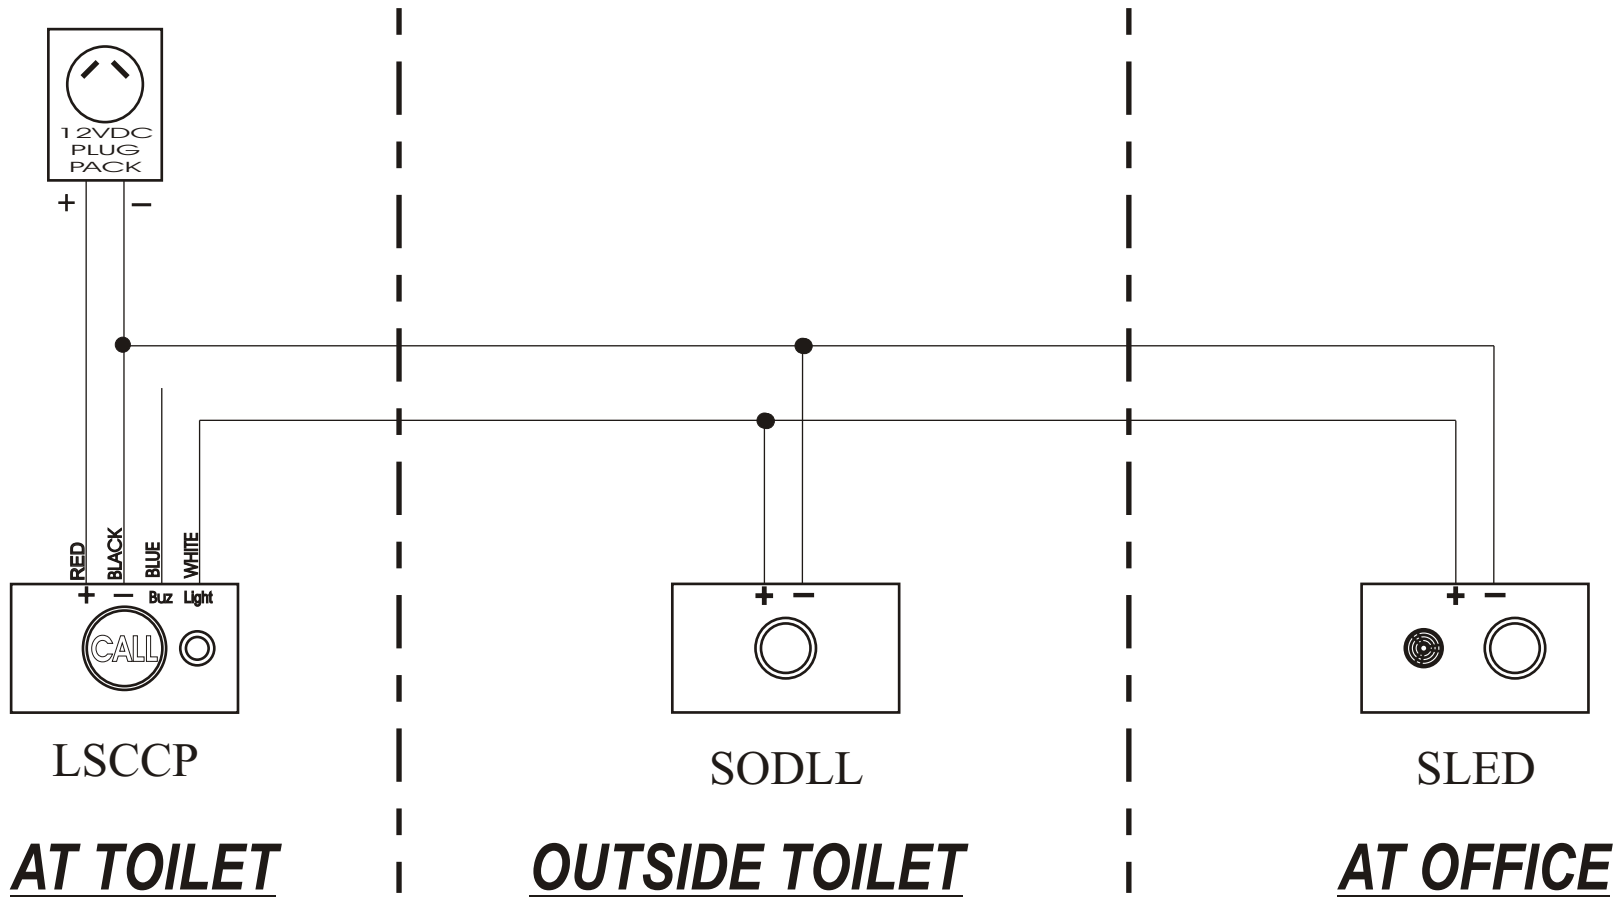

LAMP CALL SYSTEM for Disabled Toilet

NOTE: use 4 core security cable

RED +12V

BLACK -12V

BLUE buzzer line (not connected)

WHITE lamp output to buzzer & lamp

GREEN remote input

Alert Call Pty Ltd PO Box 260 GLADESVILLE NSW 1675